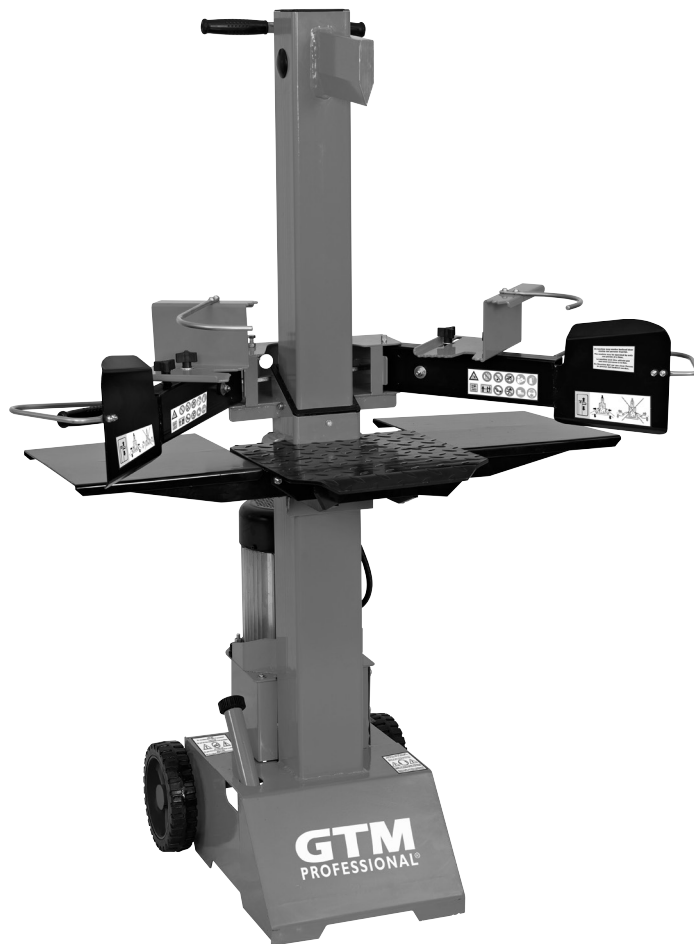

## **GTL8000 400 Volt**

**[www.gtmprofessional.com](http://www.gtmprofessional.com)**

PARTNR.	ARTICLE NUMBER	PART NAME	QTY
1	MZLS165886050030Z05	side log support 2	1
2	MZLS165886050020Z05	side log support 1	1
3	MZLS2030700803	locknut M8	4
4	MZLS204010080003	washer 8	8
5	MZLS165886052060Z03	spring	2
6	MZLS165886052050Z03	bush	2
7	MZLS20103008210388	bolt 8.8 M8x210	2
8	MZLS165886050010Z05	log support C1	1
9	MZLS20103008060388	bolt 8.8 M8x60	2
10	MZLS1CCC103302AS00	bush 2	2
11	MZLS1CCA0001231S00	lining plate	4
12	MZLS1CVC0381230Z03	clip 2.5	2
13	MZLS165886032010Z05	handle C1	2
14	MZLS1CEC005102RS00	handgrip	4
15	MZLS165886001010Z05	guard ring C1	2
16	MZLS202010060163	screw M6x16	8
17	MZLS204010060003	washer 6	6
18	MZLS2030700603	locknut M6	8
19	MZLS1658860040110Z05	right armguard C1	1
20	MZLS165886001170Z05	retainer 1	1
21	MZLS1CCZ2581020S00	star knob	4
22	MZLS204020080003	big washer 8	11
23	MZLS165886030110Z05	left armguard C1	1
24	MZLS1CCC103301AS00	bush 1	2
25	MZLS1CCC1001040Z03	pin C1	2
26	MZLS1CCKG000130S00	star knob M6	1
27	MZLS070023002	cap	2
28	MZLS165886001180Z05	retainer 2	1
29	MZLS1658860001060Z05	clamp	2
30	MZLS1CCC1020010Z05	splitting pipe G5	1
31	MZLS070023018	square cap	1
32	MZLS1CCH0002080S07	star knob M5 (black)	1
33	MZLS1CCC1001201S00	upper lining plate 2-C	1
34	MZLS070023024	upper lining plate 4	1
35	MZLS070023027	upper lining plate 3	1
36	MZLS070023028	upper lining plate 1	1
37	MZLS202010060083	screw M6x8	1
38	MZLS070023026	locknut M4	2
39	MZLS0800400N39	switch	1
40	MZLS070023033	screw M4x60	2
41	MZLS1CCC1100580Z07	motor CCC1	1
42	MZLS202020060103	screw M6x10	1
43	MZLS204010160003	washer 16	7
44	MZLS1CCG5001101Z00	pull rod G5	1
45	MZLS1CCC100103BZ16	lever C1	1
46	MZLS1CCC1380012Z00	cylinder C1 65887(A)	1
47	MZLS070023022	circlip 22	4