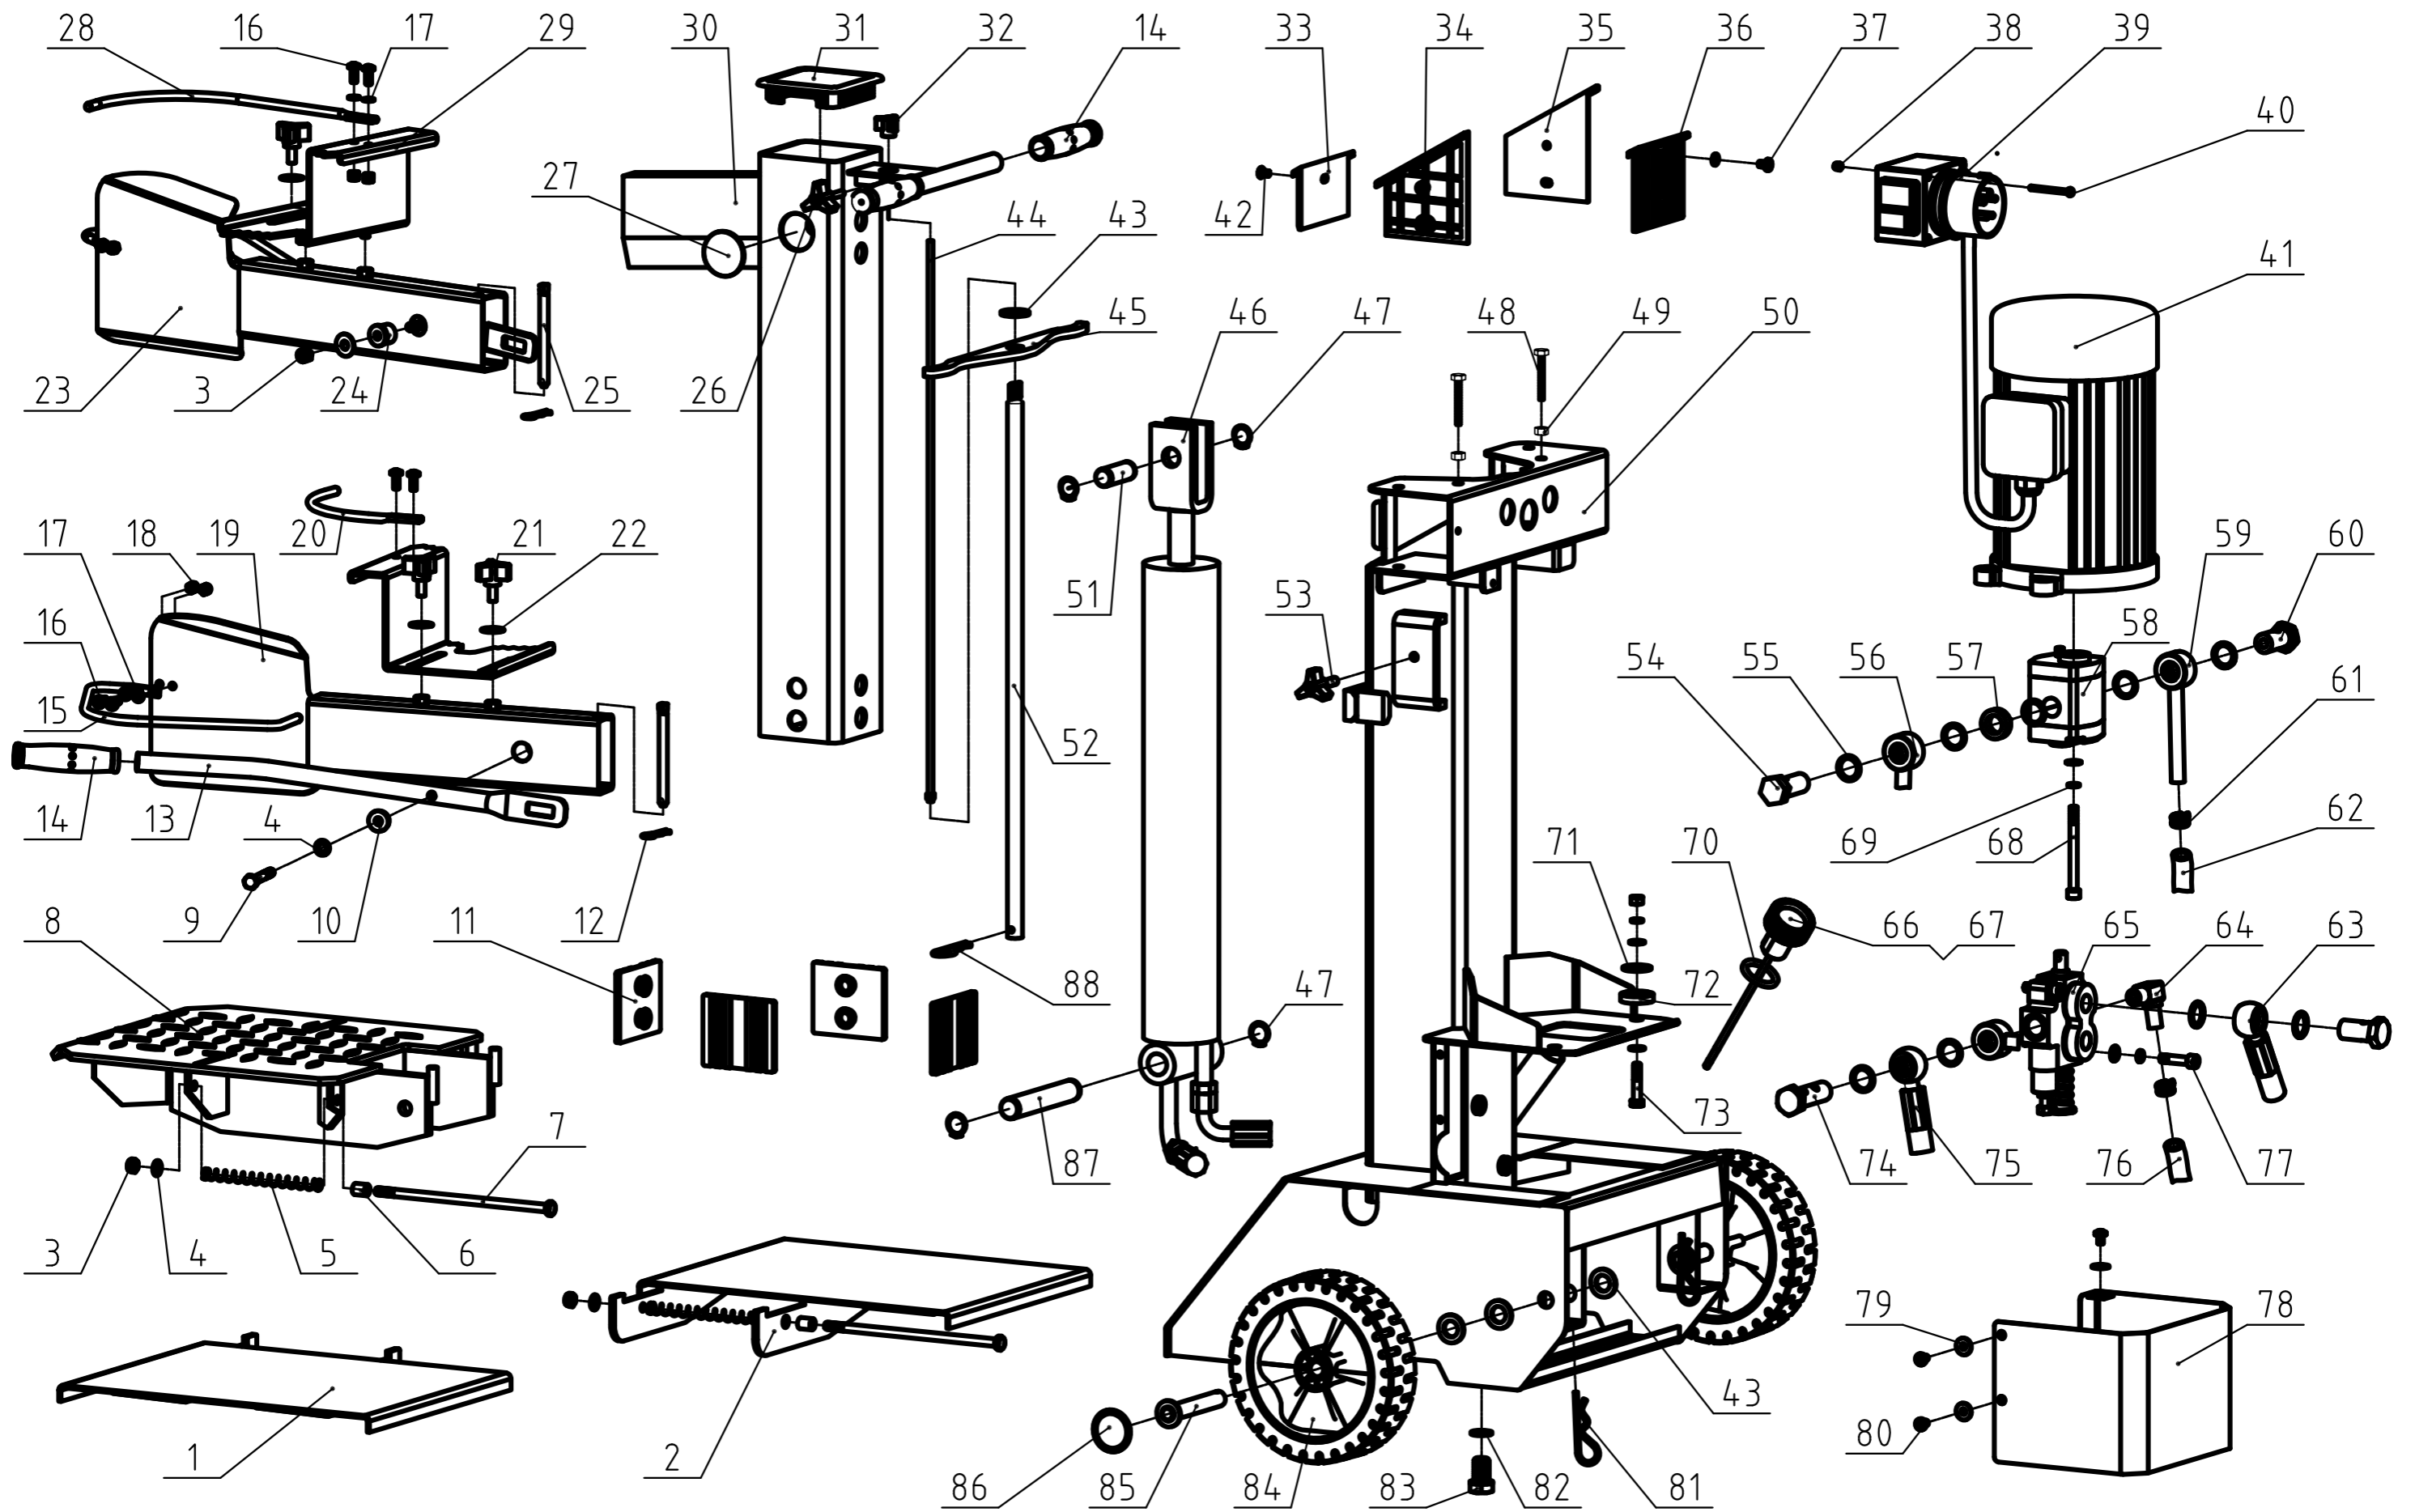

PARTNR.	ARTICLE NUMBER	PART NAME	QTY
1	MZLS165886050030Z05	side log support 2	1
2	MZLS165886050020Z05	side log support 1	1
3	MZLS2030700803	locknut M8	4
4	MZLS204010080003	washer 8	8
5	MZLS165886052060Z03	spring	2
6	MZLS165886052050Z03	bush	2
7	MZLS20103008210388	bolt 8.8 M8x210	2
8	MZLS165886050010Z05	log support C1	1
9	MZLS20103008060388	bolt 8.8 M8x60	2
10	MZLS1CCC103302AS00	bush 2	2
11	MZLS1CCA0001231S00	lining plate	4
12	MZLS1CVC0381230Z03	clip 2.5	2
13	MZLS165886032010Z05	handle C1	2
14	MZLS1CEC005102RS00	handgrip	4
15	MZLS165886001010Z05	guard ring C1	2
16	MZLS202010060163	screw M6x16	8
17	MZLS204010060003	washer 6	6
18	MZLS2030700603	locknut M6	8
19	MZLS1658860040110Z05	right armguard C1	1
20	MZLS165886001170Z05	retainer 1	1
21	MZLS1CCZ2581020S00	star knob	4
22	MZLS204020080003	big washer 8	11
23	MZLS165886030110Z05	left armguard C1	1
24	MZLS1CCC103301AS00	bush 1	2
25	MZLS1CCC1001040Z03	pin C1	2
26	MZLS1CCKG000130S00	star knob M6	1
27	MZLS070023002	cap	2
28	MZLS165886001180Z05	retainer 2	1
29	MZLS1658860001060Z05	clamp	2
30	MZLS1CCC1020010Z05	splitting pipe G5	1
31	MZLS070023018	square cap	1
32	MZLS1CCH0002080S07	star knob M5 (black)	1
33	MZLS1CCC1001201S00	upper lining plate 2-C	1
34	MZLS070023024	upper lining plate 4	1
35	MZLS070023027	upper lining plate 3	1
36	MZLS070023028	upper lining plate 1	1
37	MZLS202010060083	screw M6x8	1
38	MZLS070023026	locknut M4	2
39	MZLS0800400N39	switch	1
40	MZLS070023033	screw M4x60	2
41	MZLS1CCC1100580Z07	motor CCC1	1
42	MZLS202020060103	screw M6x10	1
43	MZLS204010160003	washer 16	7
44	MZLS1CCG5001101Z00	pull rod G5	1
45	MZLS1CCC100103BZ16	lever C1	1
46	MZLS1CCC1380012Z00	cylinder C1 65887(A)	1
47	MZLS070023022	circlip 22	4

PARTNR.	ARTICLE NUMBER	PART NAME	QTY
48	MZLS20102008050348	bolt M8x50	2
49	MZLS2030300803	nut M8	5
50	MZLS165886010010Z05	main frame C1	1
51	MZLS070023021	short shaft D	1
52	MZLS1CCC100101BZ00	tube C1	1
53	MZLS1CCK0000110S00	star knob (black)	1
54	MZLS1CCA1002110Z01	oil plug A1	1
55	MZLS204120200006	washer groupware 20	10
56	MZLS1CCC1000140Z01	oil hose C1	1
57	MZLS1CCA1002080Z01	collar	1
58	MZLS1CCC1180013Z00	gear pump C1	1
59	MZLS1CCC1000150Z01	nozzle C1	1
60	MZLS1CCA2002110Z01	oil plug A2	2
61	MZLS070023038	hose clamp 18-23(24)	4
62	MZLS1CCA013000S00	oil hose 13	1
63	MZLS1CCC1000130Z07	oil hose C1	1
64	MZLS070023046	nozzle A	1
65	MZLS070023048	CCA valve	1
66	MZLS1CCK0201010S00	oil cap K	1
67	MZLS1CCKG002030Z03	oil dipstick KG	1
68	MZLS0800400N68	screw M8x90	2
69	MZLS204070080001	spring washer 8	7
70	MZLS210010250265	O-ring 25x2.65	1
71	MZLS204020100003	big washer 10	3
72	MZLS1CCC1001100S00	motor support	3
73	MZLS20104008045388	bolt 8.8 M8x45	3
74	MZLS1CCA6501030Z01	oil plug A6	1
75	MZLS1CCC1000120Z07	oil hose C1	1
76	MZLS1CCA013000S00	oil hose 13	1
77	MZLS202110080351	screw M8x35	2
78	MZLS1CCC1110110Z05	shield C1	1
79	MZLS204020060003	big washer 6	3
80	MZLS202010060103	screw M6x10	5
81	MZLS21201030003	clip 3	2
82	MZLS070023068	washer groupware 16	1
83	MZLS070023067	bolt M16x25	1
84	MZLS070023058	wheel	2
85	MZLS1CCC1100110Z03	wheel axle C1	2
86	MZLS070023066	wheel cap	2
87	MZLS1CCA400103AZ01	long shaft A4	1
88	MZLS21201040003	clip 4	1