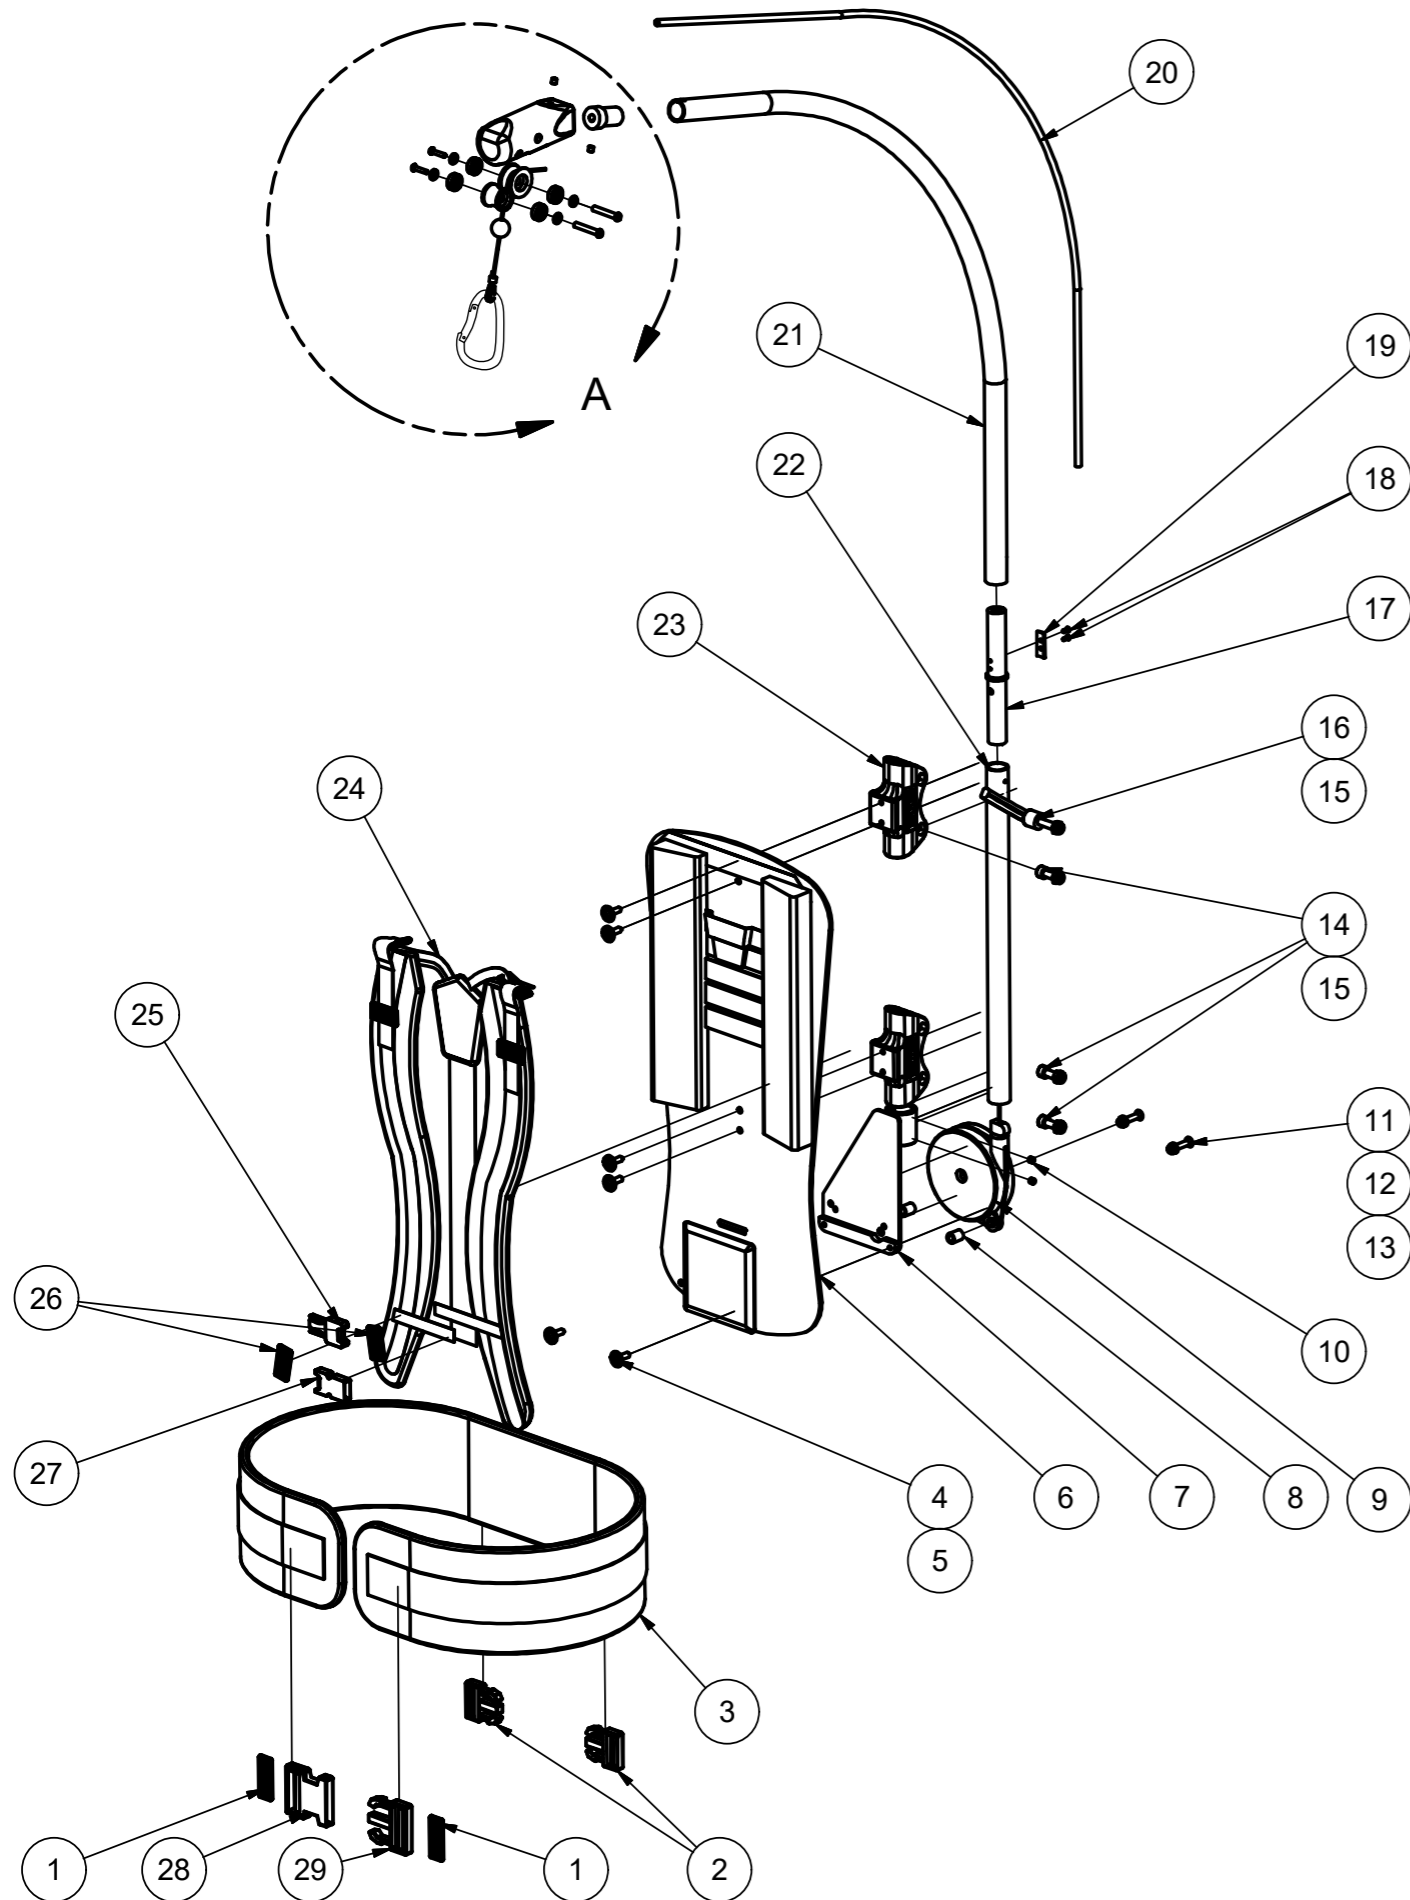

Harness parts

PARTNR.	PART NAME	ARTICLE NUMBER	QTY
1	belt adjusters large	MZHC130001004	2
2	male click buckle 45mm	MZHC130001005	2
3	large waistband	MZHC130001001	1
4	hexagon socket button head screw	MZHS01M06016BFN	6
5	large washer 6	MZHS040M0618BIR	6
6	harness (complete)	MZHC130001000	1
7	balancer bracket	MZHM030239000	1
8	spacer	MZHM010105000	2
9	balancer	MZHC08ET20002	1
9a	black knob	MZHC08CB03001	1
9b	spring knob	MZHC08CB03002	1
9c	cap of spring	MZHC08CB03003	1
9d	housing balancer	MZHC08CB03004	1
9e	recoil spring with housing	MZHC08CB03006	1
9f	metal knob	MZHC08CB03010	1
9g	spring, screw, washer for metal knob	MZHC08CB03011	1
9h	washer to block metal knob	MZH0030/6	1
9i	washer to block black knob	MZHS040M1430PIR	2
10	hexagon socket set screw with flat point M6x6	MZHS01M06006J1S	4
11	hexagon head bolt M6x30	MZHS01M06030NFN	2
11a	countersunk hexagon socket cap screw M6x20	MZHS01M06020CFN	2
12	plain washer 6	MZHS040M0608PIR	4
13	lock nut M6	MZHS03M06000L0N	2
14	inner hexagon socket head cap bolt M8x25	MZHS01M08025JFN	3
15	lock nut M8	MZHS03M08000L0N	4
16	tube clamp handle	MZHS220000004	1
17	straight tube connector	MZHM010100000	1
18	countersunk hexagon socket cap screw M3x6	MZHS01M03006CFN	2
19	plate	MZHM010101000	1
20	outer cable	MZHC990001000	1
21	bended aluminium tube	MZHM020101000	1
22	straight aluminium tube	MZHM020102000	1
23	tube clamp	MZHM040003000	2
24	shoulder belts complete	-	-
25	male click buckle 30mm	-	-
26	belt adjusters 30mm	-	-
27	female click buckle 30 mm	-	-
28	female click buckle 60mm	MZHC130001009	1
29	male click buckle 60mm	MZHC130001010	1