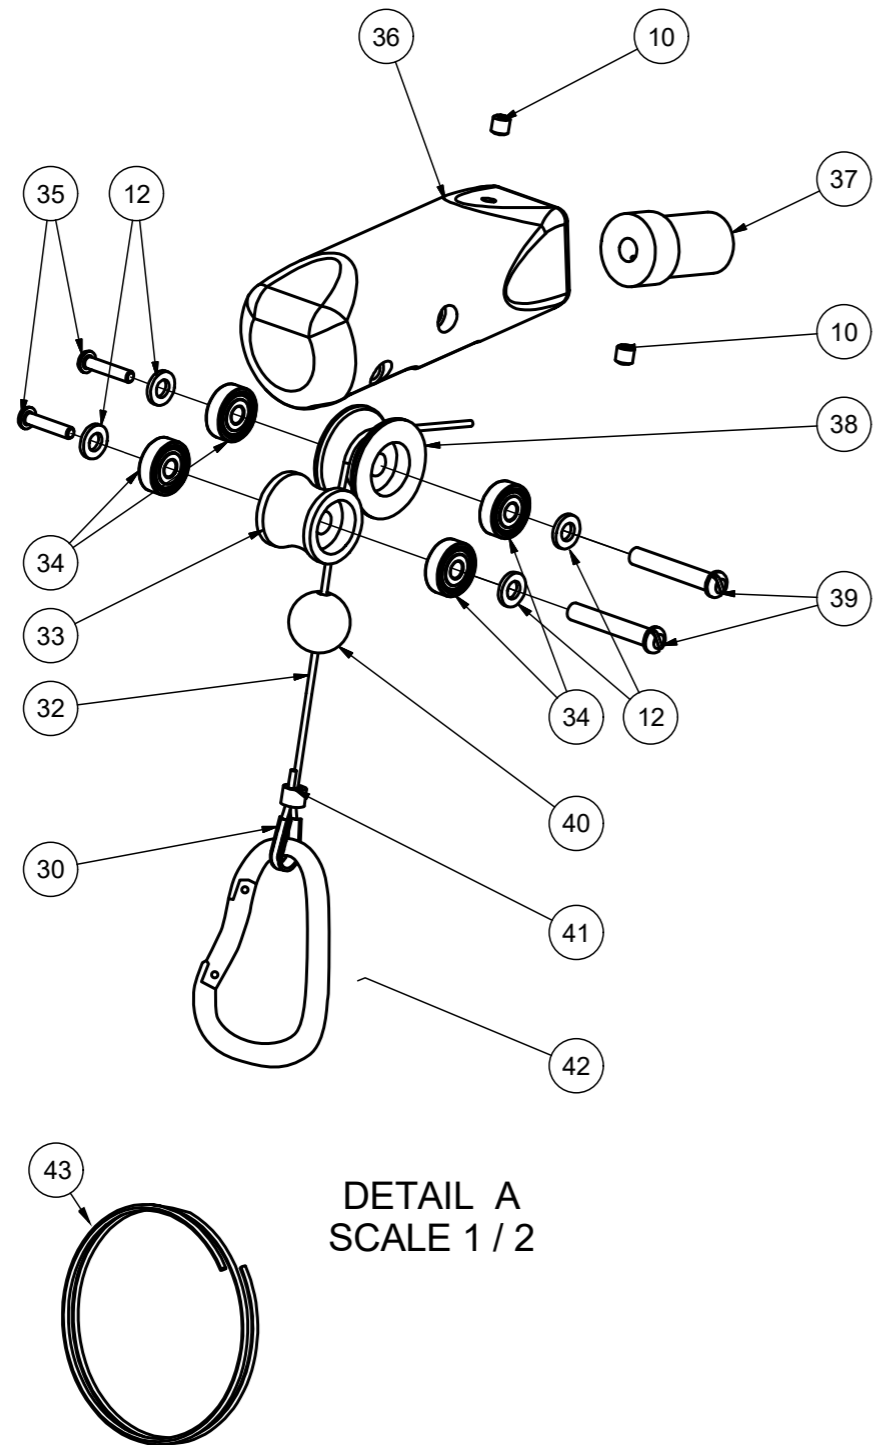

Balancer parts

PARTNR.	PART NAME	ARTICLE NUMBER	QTY
10	hexagon socket set screw with flat point M6x6	MZHS01M06006J1S	4
12	plain washer 6	MZHS040M0608PIR	4
30	thimble for cable dia 1.7 to 2.5 mm	MZHS140011000	1
32	stainless steel balancer cable dia 2 mm (7x7)	MZHS240000002	1
33	round groove roller	MZHM010104000	1
34	bearing	MZHS12062602Z	4
35	hexagon socket button head screw M4x16	MZHS01M04016BFN	2
36	top end	MZHM040004000	1
37	cable guide	MZHM010102000	1
38	V groove roller	MZHM010103000	1
39	roller pen	MZHS140007000	2
40	stopping ball	MZHS140008000	1
41	cable ferrule (lock) for cable dia 2mm	MZHS140009000	1
42	carabiner	MZHS140014000	1
43	tool mounting ring 75mm	MZHS990000009	1
acc.	bag Elephants Trunk	MZH0090	1