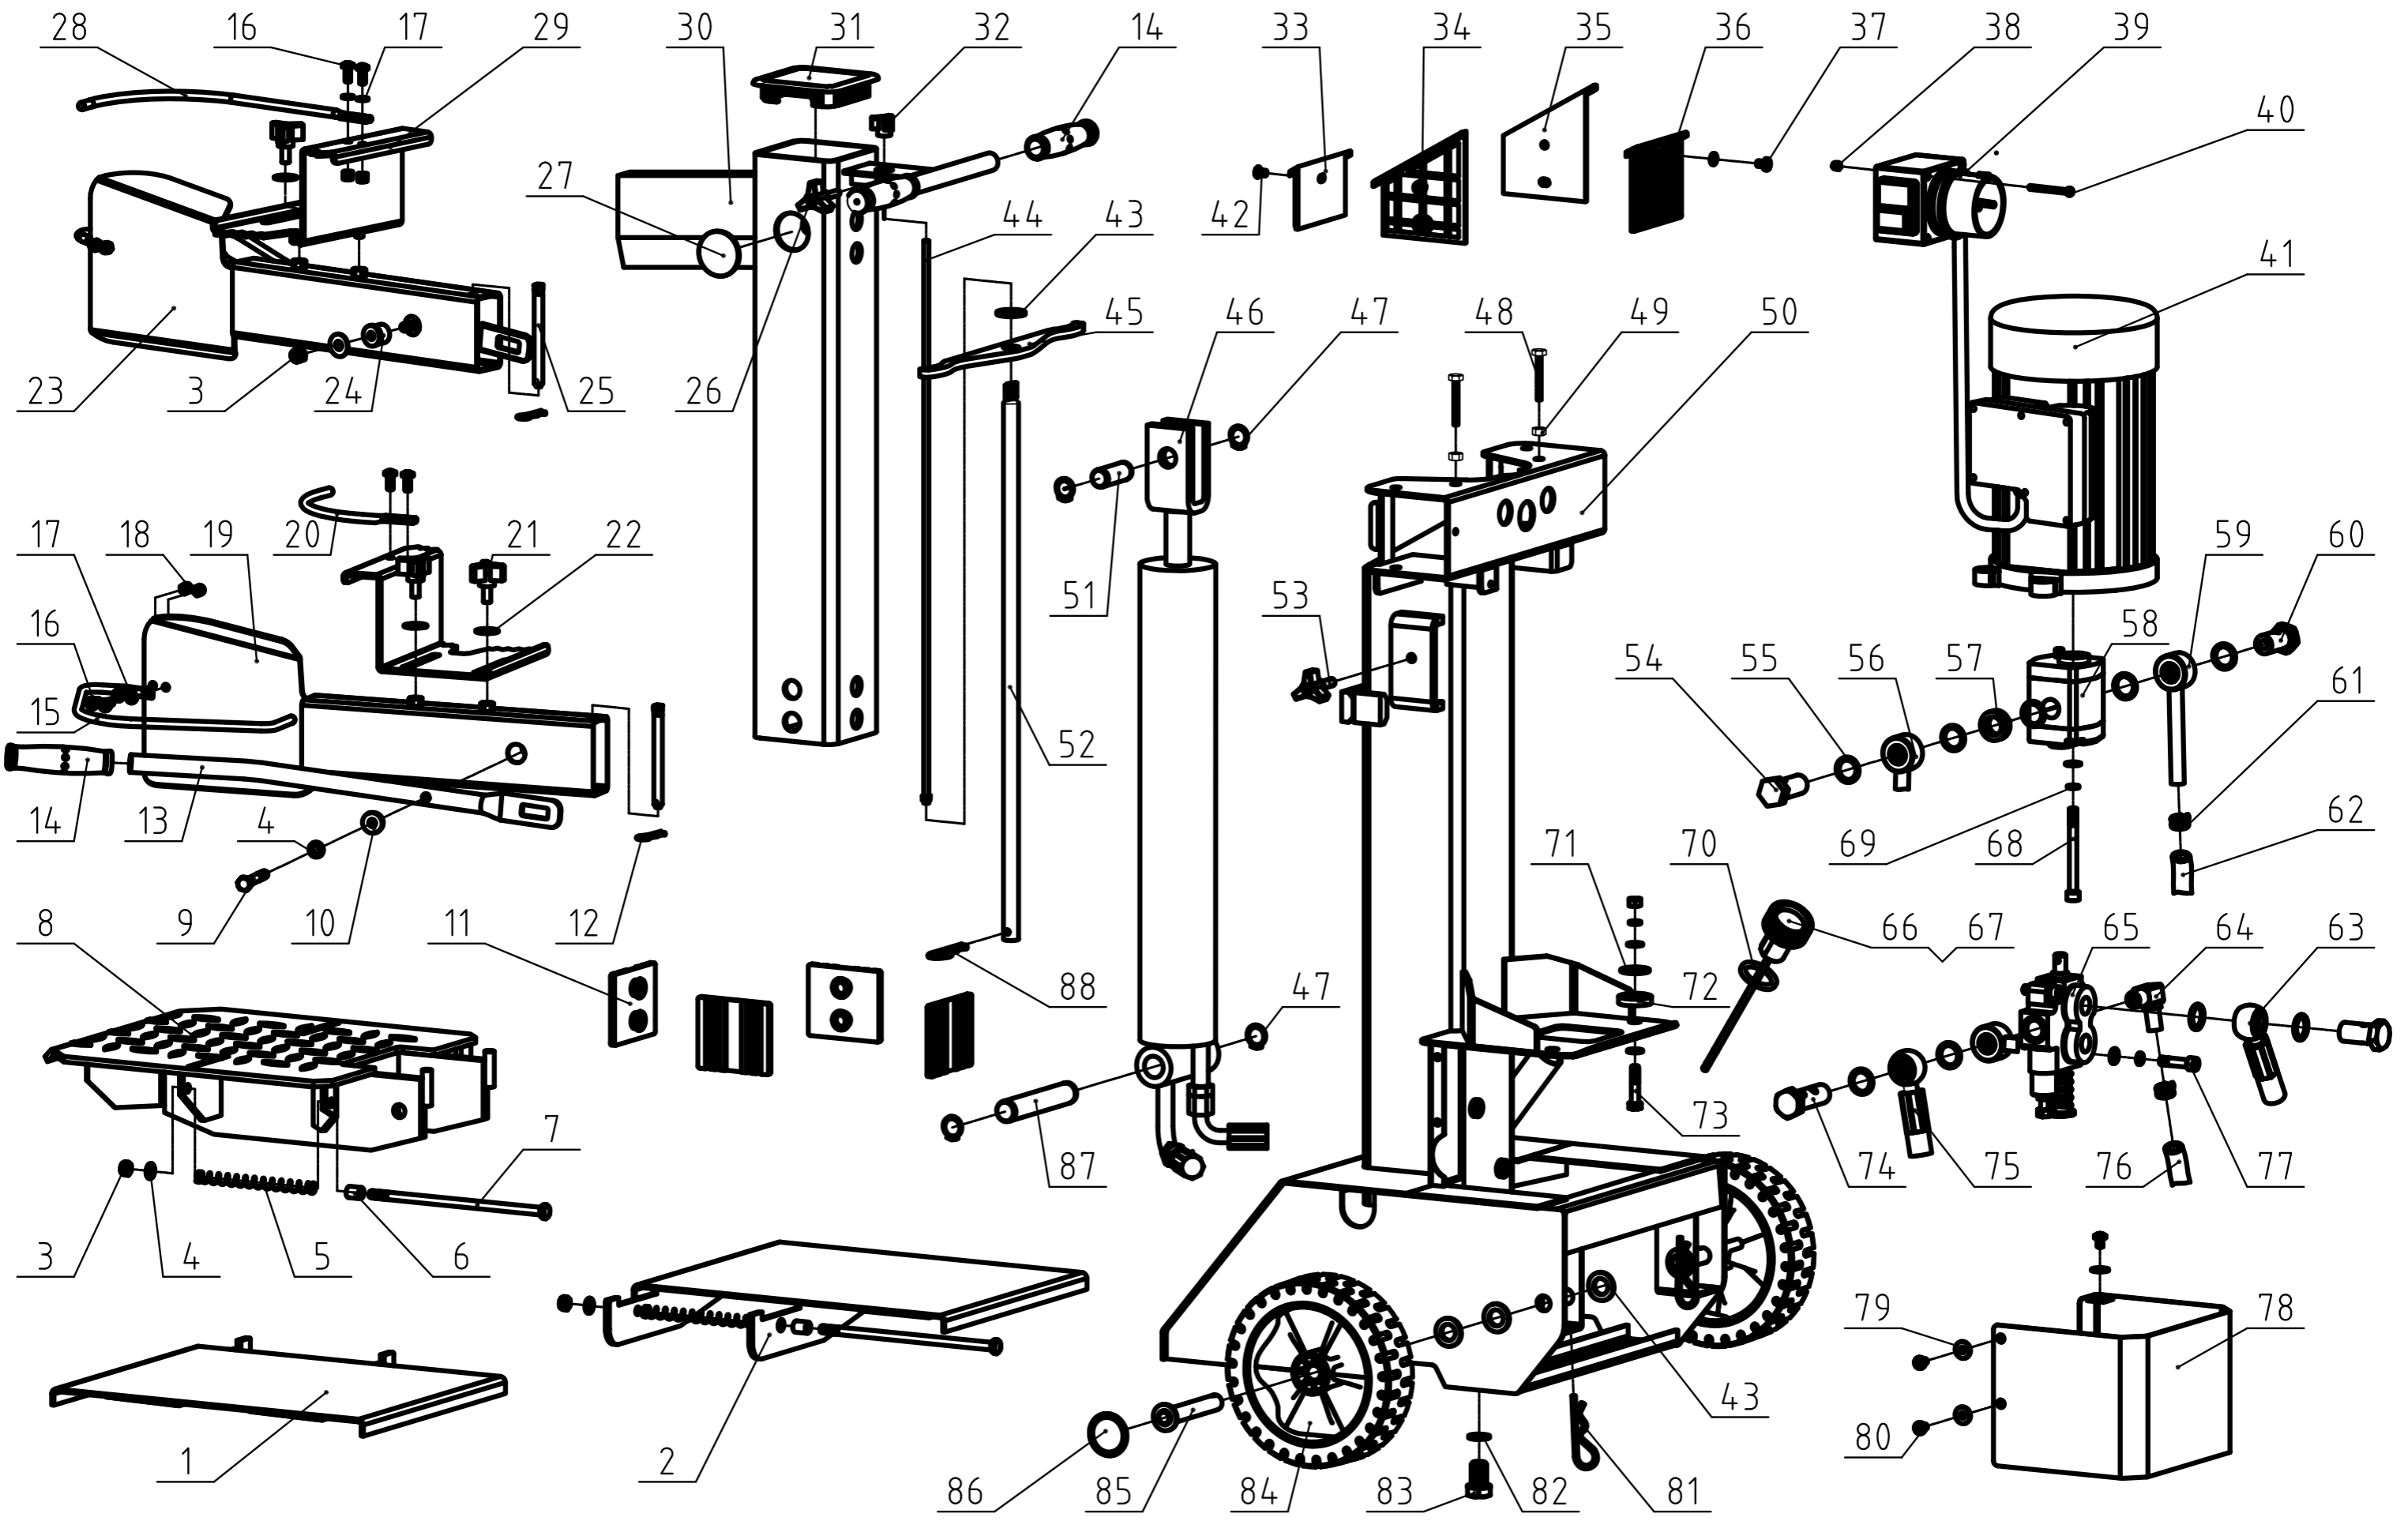

PARTNR.	ARTICLE NUMBER	PART NAME	QTY
1	MZLS165886050030Z05	side log support 2	1
2	MZLS165886050020Z05	side log support 1	1
3	MZLS2030700803	locknut M8	4
4	MZLS204010080003	washer 8	8
5	MZLS165886052060Z03	spring	2
6	MZLS165886052050Z03	bush	2
7	MZLS20103008210388	bolt 8.8 M8x210	2
8	MZLS165886050010Z05	log support C1	1
9	MZLS20103008060388	bolt 8.8 M8x60	2
10	MZLS1CCC103302AS00	bush 2	2
11	MZLS1CCA0001231S00	lining plate	4
12	MZLS1CVC0381230Z03	clip 2.5	2
13	MZLS165886032010Z05	handle C1	2
14	MZLS1CEC005102RS00	handgrip	4
15	MZLS165886001010Z05	guard ring C1	2
16	MZLS202010060163	screw M6x16	8
17	MZLS204010060003	washer 6	6
18	MZLS2030700603	locknut M6	8
19	MZLS1658860040110Z05	right armguard C1	1
20	MZLS165886001170Z05	retainer 1	1
21	MZLS1CCZ2581020S00	star knob	4
22	MZLS204020080003	big washer 8	11
23	MZLS165886030110Z05	left armguard C1	1
24	MZLS1CCC103301AS00	bush 1	2
25	MZLS1CCC1001040Z03	pin C1	2
26	MZLS1CCKG000130S00	star knob M6	1
27	MZLS070023002	cap	2
28	MZLS165886001180Z05	retainer 2	1
29	MZLS1658860001060Z05	clamp	2
30	MZLS1CCC1020010Z05	splitting pipe G5	1
31	MZLS070023018	square cap	1
32	MZLS1CCH0002080S07	star knob M5 (black)	1
33	MZLS1CCC1001201S00	upper lining plate 2-C	1
34	MZLS070023024	upper lining plate 4	1
35	MZLS070023027	upper lining plate 3	1
36	MZLS070023028	upper lining plate 1	1
37	MZLS202010060083	screw M6x8	1
38	MZLS070023026	locknut M4	2
39	MZLS1KOA7230V0S03	switch	1
40	MZLS070023033	screw M4x60	2
41	MZLS1655850180010Z07	65585 motor	1
42	MZLS202020060103	screw M6x10	1
43	MZLS204010160003	washer 16	7
44	MZLS1CCG5001101Z00	pull rod G5	1
45	MZLS1CCC100103BZ16	lever C1	1
46	MZLS1CCC1380012Z00	cylinder C1 65887(A)	1
47	MZLS070023022	circlip 22	4

PARTNR.	ARTICLE NUMBER	PART NAME	QTY
48	MZLS20102008050348	bolt M8x50	2
49	MZLS2030300803	nut M8	5
50	MZLS165886010010Z05	main frame C1	1
51	MZLS070023021	short shaft D	1
52	MZLS1CCC100101BZ00	tube C1	1
53	MZLS1CCK0000110S00	star knob (black)	1
54	MZLS1CCA1002110Z01	oil plug A1	1
55	MZLS204120200006	washer groupware 20	10
56	MZLS1CCC100014AZ01	oil hose C1	1
57	MZLS1CCA1002080Z01	collar	1
58	MZLS1CCC1180031Z00	gear pump C1 65887(A)	1
59	MZLS1CCC1000150Z01	nozzle C1	1
60	MZLS1CCA2002110Z01	oil plug A2	2
61	MZLS070023038	hose clamp 18-23(24)	4
62	MZLS1CCA013000S00	oil hose 13	1
63	MZLS1CCC1000130Z07	oil hose C1	1
64	MZLS070023046	nozzle A	1
65	MZLS070023048	CCA valve	1
66	MZLS1CCK0201010S00	oil cap K	1
67	MZLS1CCKG002030Z03	oil dipstick KG	1
68	MZLS0800400N68	screw M8x90	2
69	MZLS204070080001	spring washer 8	7
70	MZLS210010250265	O-ring 25x2.65	1
71	MZLS204020100003	big washer 10	3
72	MZLS1CCC1001100S00	motor support	3
73	MZLS20104008045388	bolt 8.8 M8x45	3
74	MZLS1CCA6501030Z01	oil plug A6	1
75	MZLS1CCC1000120Z07	oil hose C1	1
76	MZLS1CCA013000S00	oil hose 13	1
77	MZLS202110080351	screw M8x35	2
78	MZLS1CCC1110110Z05	shield C1	1
79	MZLS204020060003	big washer 6	3
80	MZLS202010060103	screw M6x10	5
81	MZLS21201030003	clip 3	2
82	MZLS070023068	washer groupware 16	1
83	MZLS070023067	bolt M16x25	1
84	MZLS070023058	wheel	2
85	MZLS1CCC1100110Z03	wheel axle C1	2
86	MZLS070023066	wheel cap	2
87	MZLS1CCA400103AZ01	long shaft A4	1
88	MZLS21201040003	clip 4	1