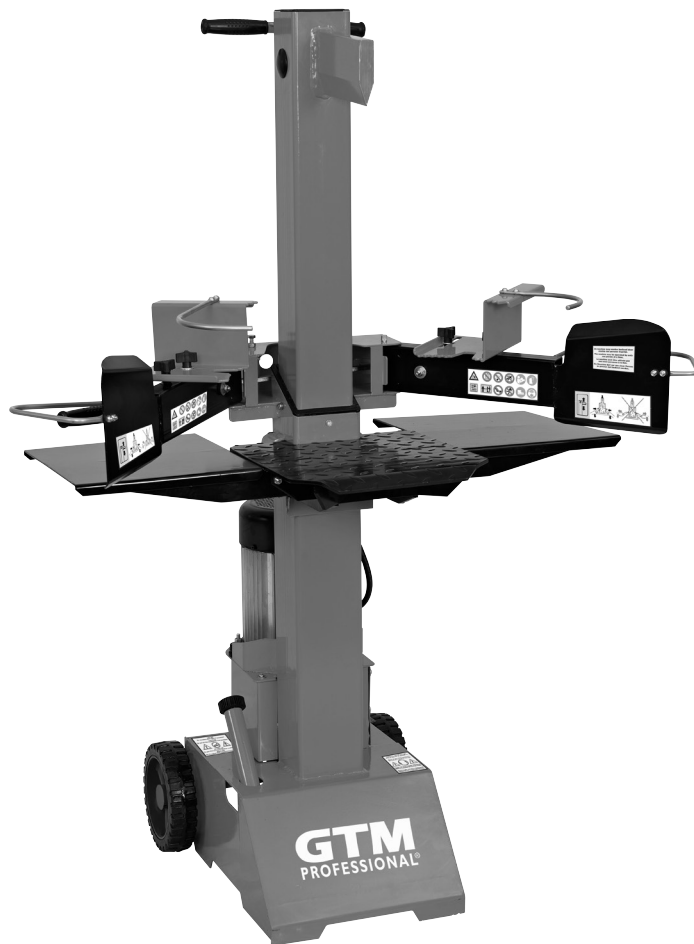

## **GTL8000 230 Volt**

**[www.gtmprofessional.com](http://www.gtmprofessional.com)**

PARTNR.	ARTICLE NUMBER	PART NAME	QTY
1	MZLS165886050030Z05	side log support 2	1
2	MZLS165886050020Z05	side log support 1	1
3	MZLS2030700803	locknut M8	4
4	MZLS204010080003	washer 8	8
5	MZLS165886052060Z03	spring	2
6	MZLS165886052050Z03	bush	2
7	MZLS20103008210388	bolt 8.8 M8x210	2
8	MZLS165886050010Z05	log support C1	1
9	MZLS20103008060388	bolt 8.8 M8x60	2
10	MZLS1CCC103302AS00	bush 2	2
11	MZLS1CCA0001231S00	lining plate	4
12	MZLS1CVC0381230Z03	clip 2.5	2
13	MZLS165886032010Z05	handle C1	2
14	MZLS1CEC005102RS00	handgrip	4
15	MZLS165886001010Z05	guard ring C1	2
16	MZLS202010060163	screw M6x16	8
17	MZLS204010060003	washer 6	6
18	MZLS2030700603	locknut M6	8
19	MZLS1658860040110Z05	right armguard C1	1
20	MZLS165886001170Z05	retainer 1	1
21	MZLS1CCZ2581020S00	star knob	4
22	MZLS204020080003	big washer 8	11
23	MZLS165886030110Z05	left armguard C1	1
24	MZLS1CCC103301AS00	bush 1	2
25	MZLS1CCC1001040Z03	pin C1	2
26	MZLS1CCKG000130S00	star knob M6	1
27	MZLS070023002	cap	2
28	MZLS165886001180Z05	retainer 2	1
29	MZLS1658860001060Z05	clamp	2
30	MZLS1CCC1020010Z05	splitting pipe G5	1
31	MZLS070023018	square cap	1
32	MZLS1CCH0002080S07	star knob M5 (black)	1
33	MZLS1CCC1001201S00	upper lining plate 2-C	1
34	MZLS070023024	upper lining plate 4	1
35	MZLS070023027	upper lining plate 3	1
36	MZLS070023028	upper lining plate 1	1
37	MZLS202010060083	screw M6x8	1
38	MZLS070023026	locknut M4	2
39	MZLS1KOA7230V0S03	switch	1
40	MZLS070023033	screw M4x60	2
41	MZLS1655850180010Z07	65585 motor	1
42	MZLS202020060103	screw M6x10	1
43	MZLS204010160003	washer 16	7
44	MZLS1CCG5001101Z00	pull rod G5	1
45	MZLS1CCC100103BZ16	lever C1	1
46	MZLS1CCC1380012Z00	cylinder C1 65887(A)	1
47	MZLS070023022	circlip 22	4