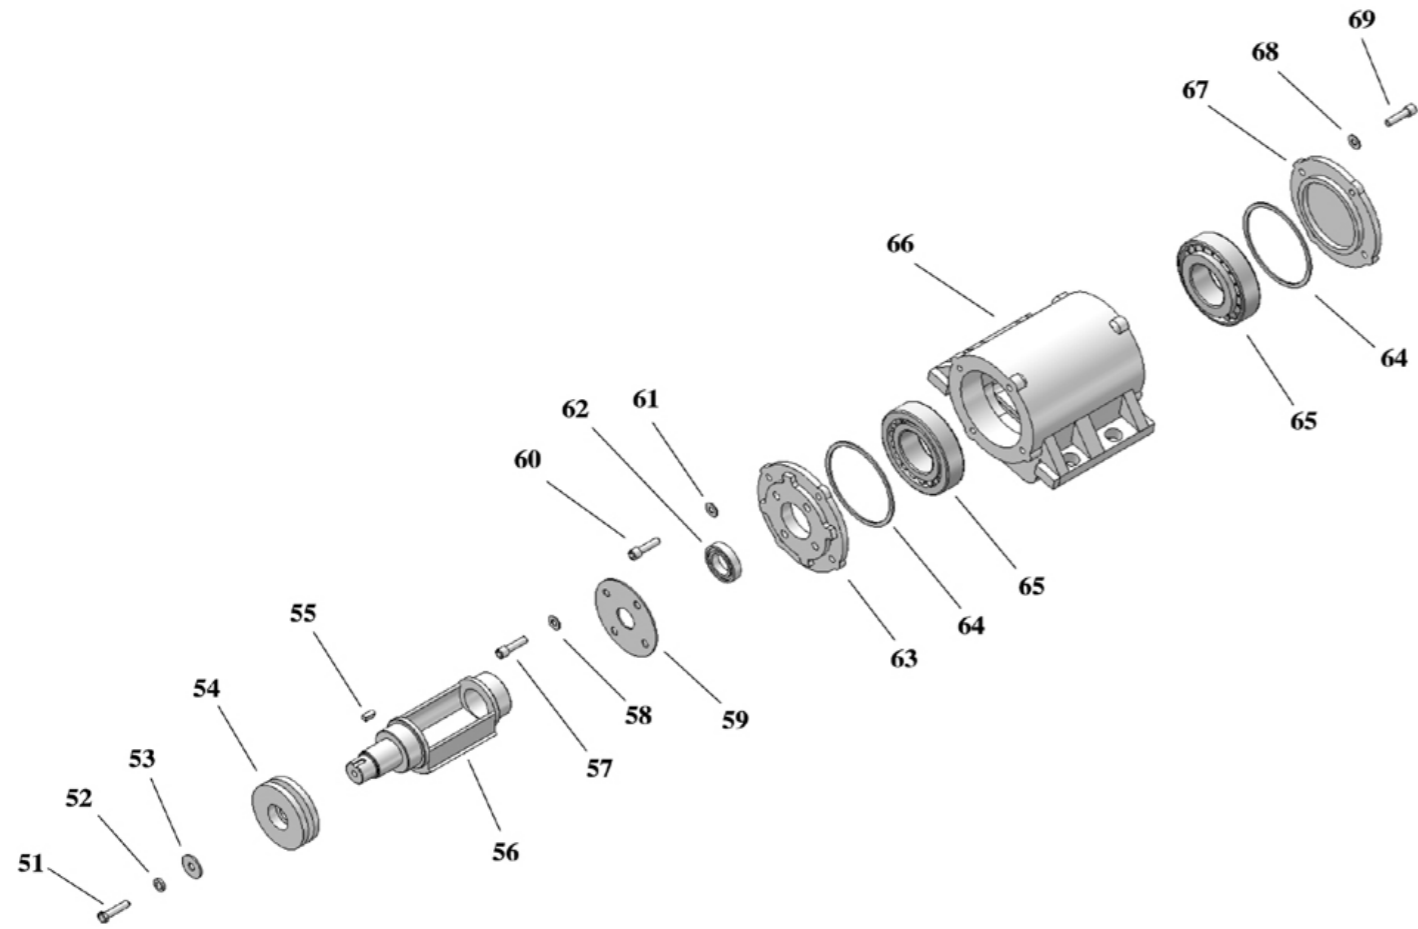

Spare Parts Drawings and Lists GTPC540

Item no.	Name	Part Nr.	#
1	Handle	MZTPC90T001	1
2	Hexagonal Pin M10X30	MZTPC90T002	2
3	Fixed Bolt M10X35	MZTPC90T003	2
4	Fixed Nut M10	MZTPC90T004	2
5	Washer Ø 10	MZTPC90T005	2
6	Rubber	MZTPC90T006	2
7	Washer Ø 12	MZTPC90T007	2
8	Connecting Bolt M12X60	MZTPC90T008	2
9	Fixed Pin	MZTPC90T009	1
10	Fixed Nut	MZTPC90T010	1
11	Wheel	MZTPC90T011	1
12	Guard Hook	MZTPC90T012	1
13	Fixed Nut M10	MZTPC90T013	2
14	Washer Ø 10	MZTPC90T014	2
15	Bolt M10X35	MZTPC90T015	2
16	Water Tank Assembly	MZTPC90T016	1
17	Belt Cover	MZTPC90T017	1
18	Bolt M8X35	MZTPC90T018	1
19	Washer Ø 8	MZTPC90T019	1
20	Nut M8	MZTPC90T020	1
21	V-belt B800 LI	MZTPC90T021	1
22	Inside Belt Cover	MZTPC90T022	1
23	Bolt M8X35	MZTPC90T023	3
24	Washer Ø 8	MZTPC90T024	3
25	Nut M8	MZTPC90T025	3
26	Bolt M10X20	MZTPC90T026	1
27	Spring Washer Ø 10	MZTPC90T027	1
28	Washer Ø 10	MZTPC90T028	1
29	Clutch Pulley Assembly	MZTPC90T029	1
30	Bolt M8X25	MZTPC90T030	1
31	Spring Washer Ø 8	MZTPC90T031	1
32	Washer Ø 8	MZTPC90T032	1
33	Bolt M12X25	MZTPC90T033	4
34	Spring Washer Ø 12	MZTPC90T034	4
35	Washer Ø 12	MZTPC90T035	4
36	Engine Mounting Plate	MZTPC90T036	1
37	Nut M8	MZTPC90T037	2
38	Bolt M8X40	MZTPC90T038	2
39	Engine	MZTPC90T039	1
40	Fixed Nut M8	MZTPC90T040	4
41	Spring Washer Ø 8	MZTPC90T041	4
42	Washer Ø 8	MZTPC90T042	4
43	Washer Ø 8	MZTPC90T043	4
44	Bolt M8X45	MZTPC90T044	4
45	Vibrator Assembly	MZTPC90T045	1
46	Base Plate	MZTPC90T046	1
47	Shock Absorber	MZTPC90T047	4
48	Washer Ø 12	MZTPC90T048	4
49	Spring Washer Ø 12	MZTPC90T049	4
50	Bolt M12X25	MZTPC90T050	4