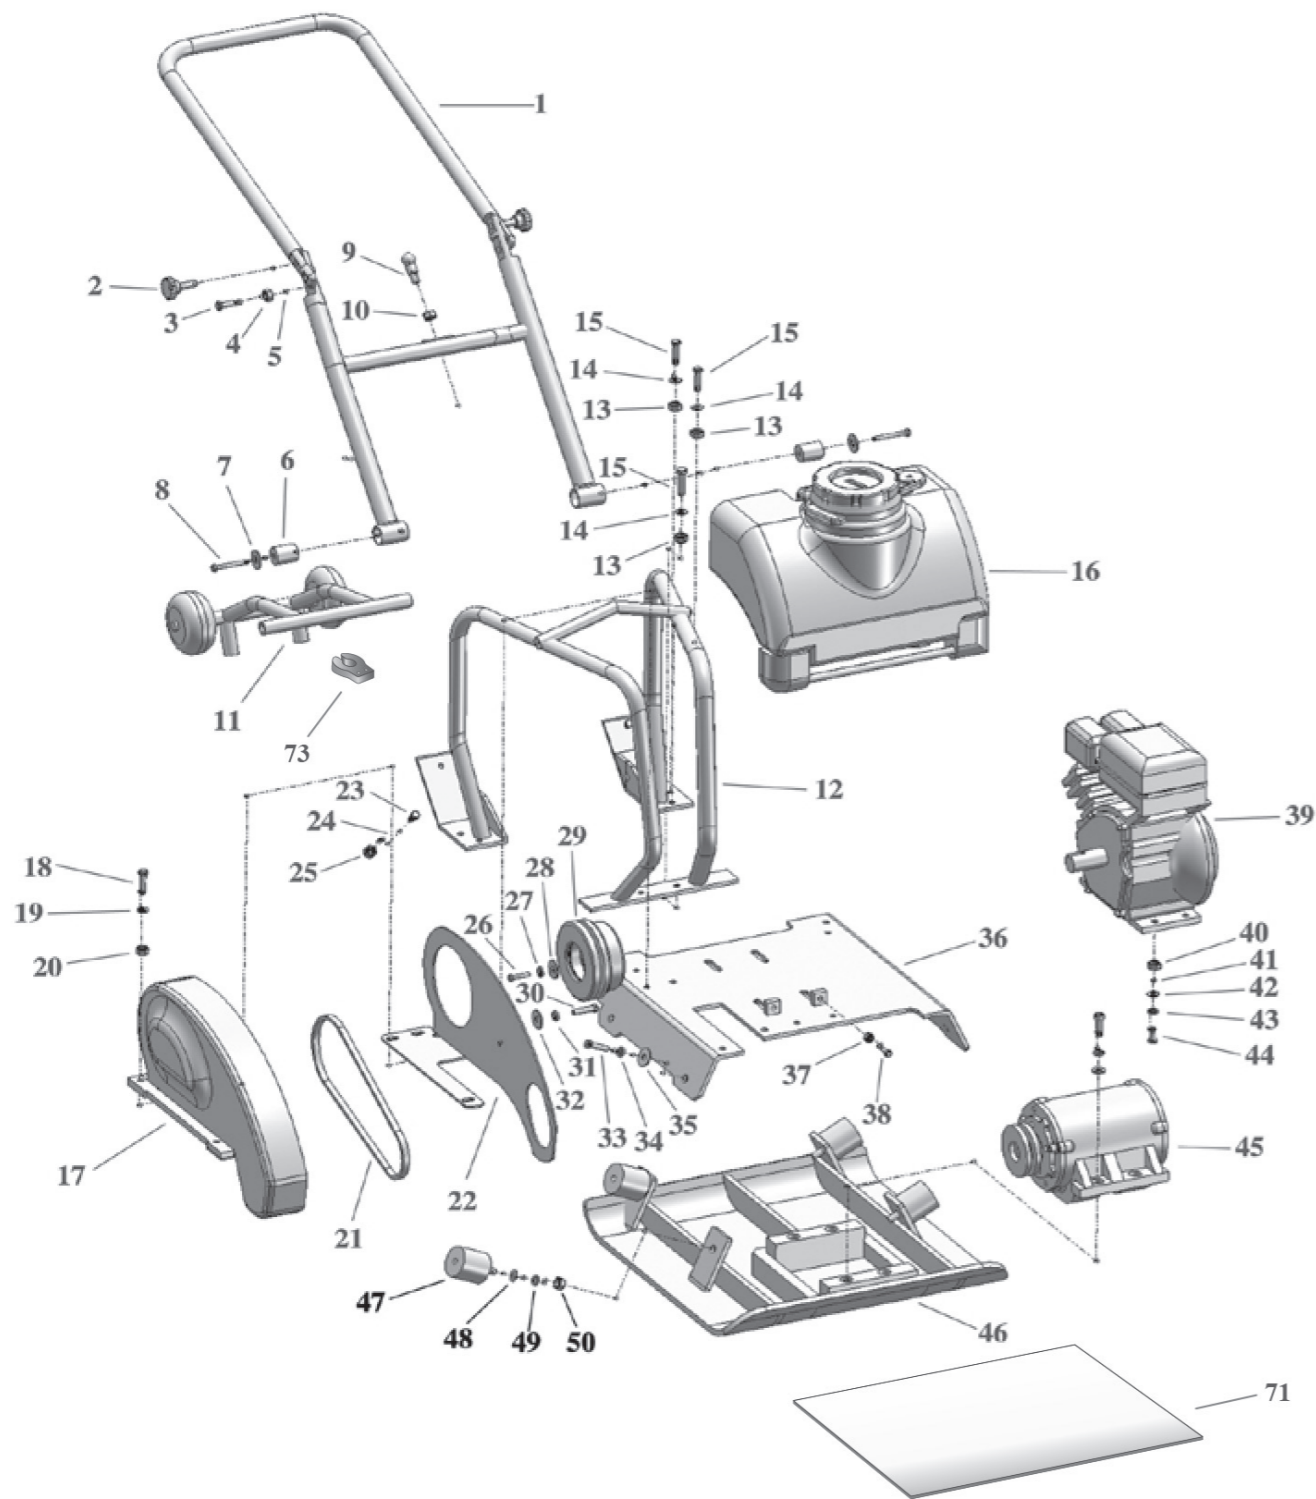

Spare Parts Drawings and Lists GTPC540

Item no.	Name	Part Nr.	#
1	Handle	MZTPC90T001	1
2	Hexagonal Pin M10X30	MZTPC90T002	2
3	Fixed Bolt M10X35	MZTPC90T003	2
4	Fixed Nut M10	MZTPC90T004	2
5	Washer Ø 10	MZTPC90T005	2
6	Rubber	MZTPC90T006	2
7	Washer Ø 12	MZTPC90T007	2
8	Connecting Bolt M12X60	MZTPC90T008	2
9	Fixed Pin	MZTPC90T009	1
10	Fixed Nut	MZTPC90T010	1
11	Wheel	MZTPC90T011	1
12	Guard Hook	MZTPC90T012	1
13	Fixed Nut M10	MZTPC90T013	2
14	Washer Ø 10	MZTPC90T014	2
15	Bolt M10X35	MZTPC90T015	2
16	Water Tank Assembly	MZTPC90T016	1
17	Belt Cover	MZTPC90T017	1
18	Bolt M8X35	MZTPC90T018	1
19	Washer Ø 8	MZTPC90T019	1
20	Nut M8	MZTPC90T020	1
21	V-belt B800 LI	MZTPC90T021	1
22	Inside Belt Cover	MZTPC90T022	1
23	Bolt M8X35	MZTPC90T023	3
24	Washer Ø 8	MZTPC90T024	3
25	Nut M8	MZTPC90T025	3
26	Bolt M10X20	MZTPC90T026	1
27	Spring Washer Ø 10	MZTPC90T027	1
28	Washer Ø 10	MZTPC90T028	1
29	Clutch Pulley Assembly	MZTPC90T029	1
30	Bolt M8X25	MZTPC90T030	1
31	Spring Washer Ø 8	MZTPC90T031	1
32	Washer Ø 8	MZTPC90T032	1
33	Bolt M12X25	MZTPC90T033	4
34	Spring Washer Ø 12	MZTPC90T034	4
35	Washer Ø 12	MZTPC90T035	4
36	Engine Mounting Plate	MZTPC90T036	1
37	Nut M8	MZTPC90T037	2
38	Bolt M8X40	MZTPC90T038	2
39	Engine	MZTPC90T039	1
40	Fixed Nut M8	MZTPC90T040	4
41	Spring Washer Ø 8	MZTPC90T041	4
42	Washer Ø 8	MZTPC90T042	4
43	Washer Ø 8	MZTPC90T043	4
44	Bolt M8X45	MZTPC90T044	4
45	Vibrator Assembly	MZTPC90T045	1
46	Base Plate	MZTPC90T046	1
47	Shock Absorber	MZTPC90T047	4
48	Washer Ø 12	MZTPC90T048	4
49	Spring Washer Ø 12	MZTPC90T049	4
50	Bolt M12X25	MZTPC90T050	4